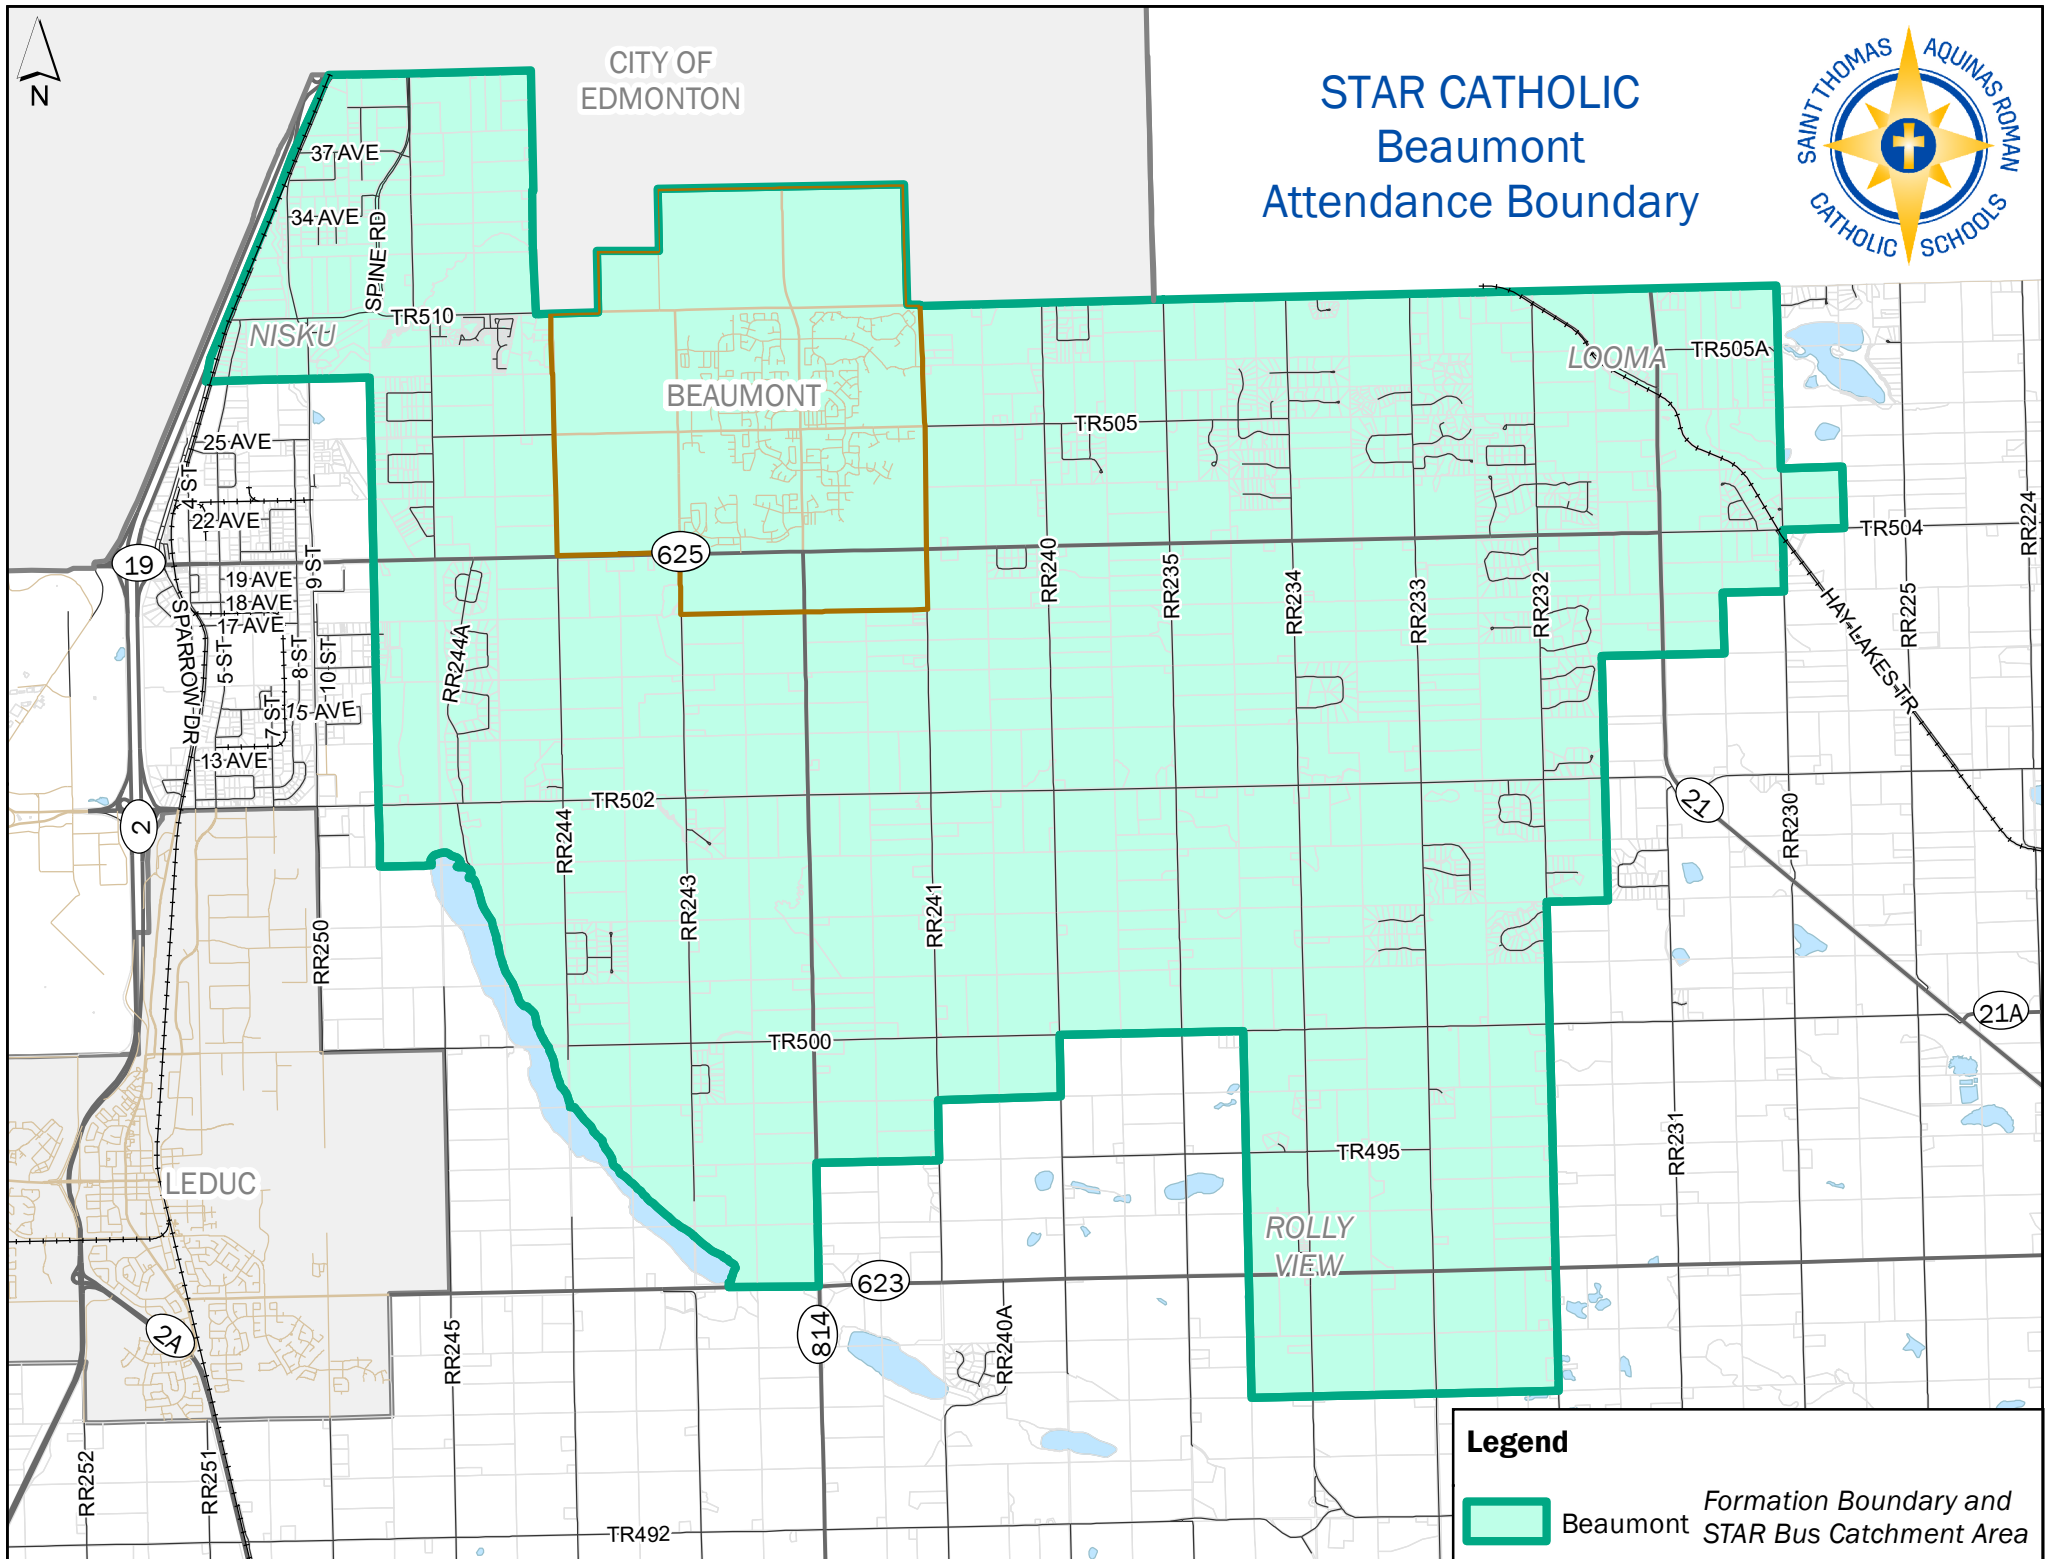

CITY OF EDMONTON

# STAR CATHOLIC Beaumont Attendance Boundary

### Legend

-  Beaumont Formation Boundary and STAR Bus Catchment Area